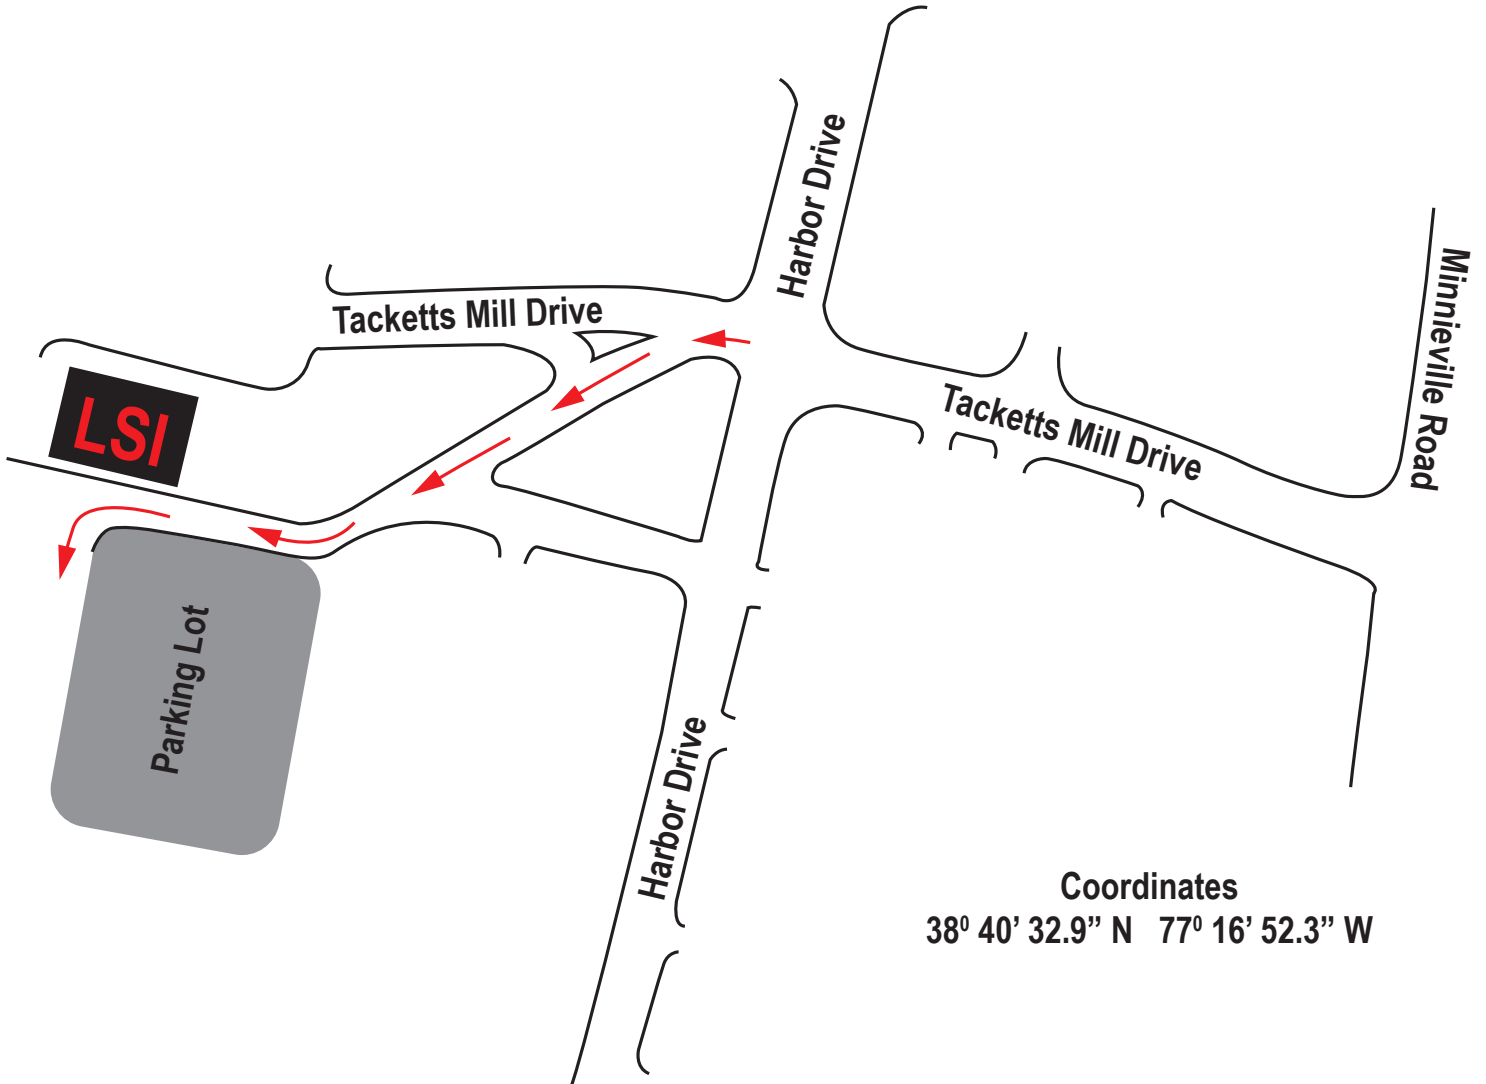

Virginia Location

2224 Tacketts Mill Drive
Woodbridge, VA 22192

Tacketts Mill at Lake Ridge Shopping Center

Coordinates
38° 40' 32.9" N 77° 16' 52.3" W