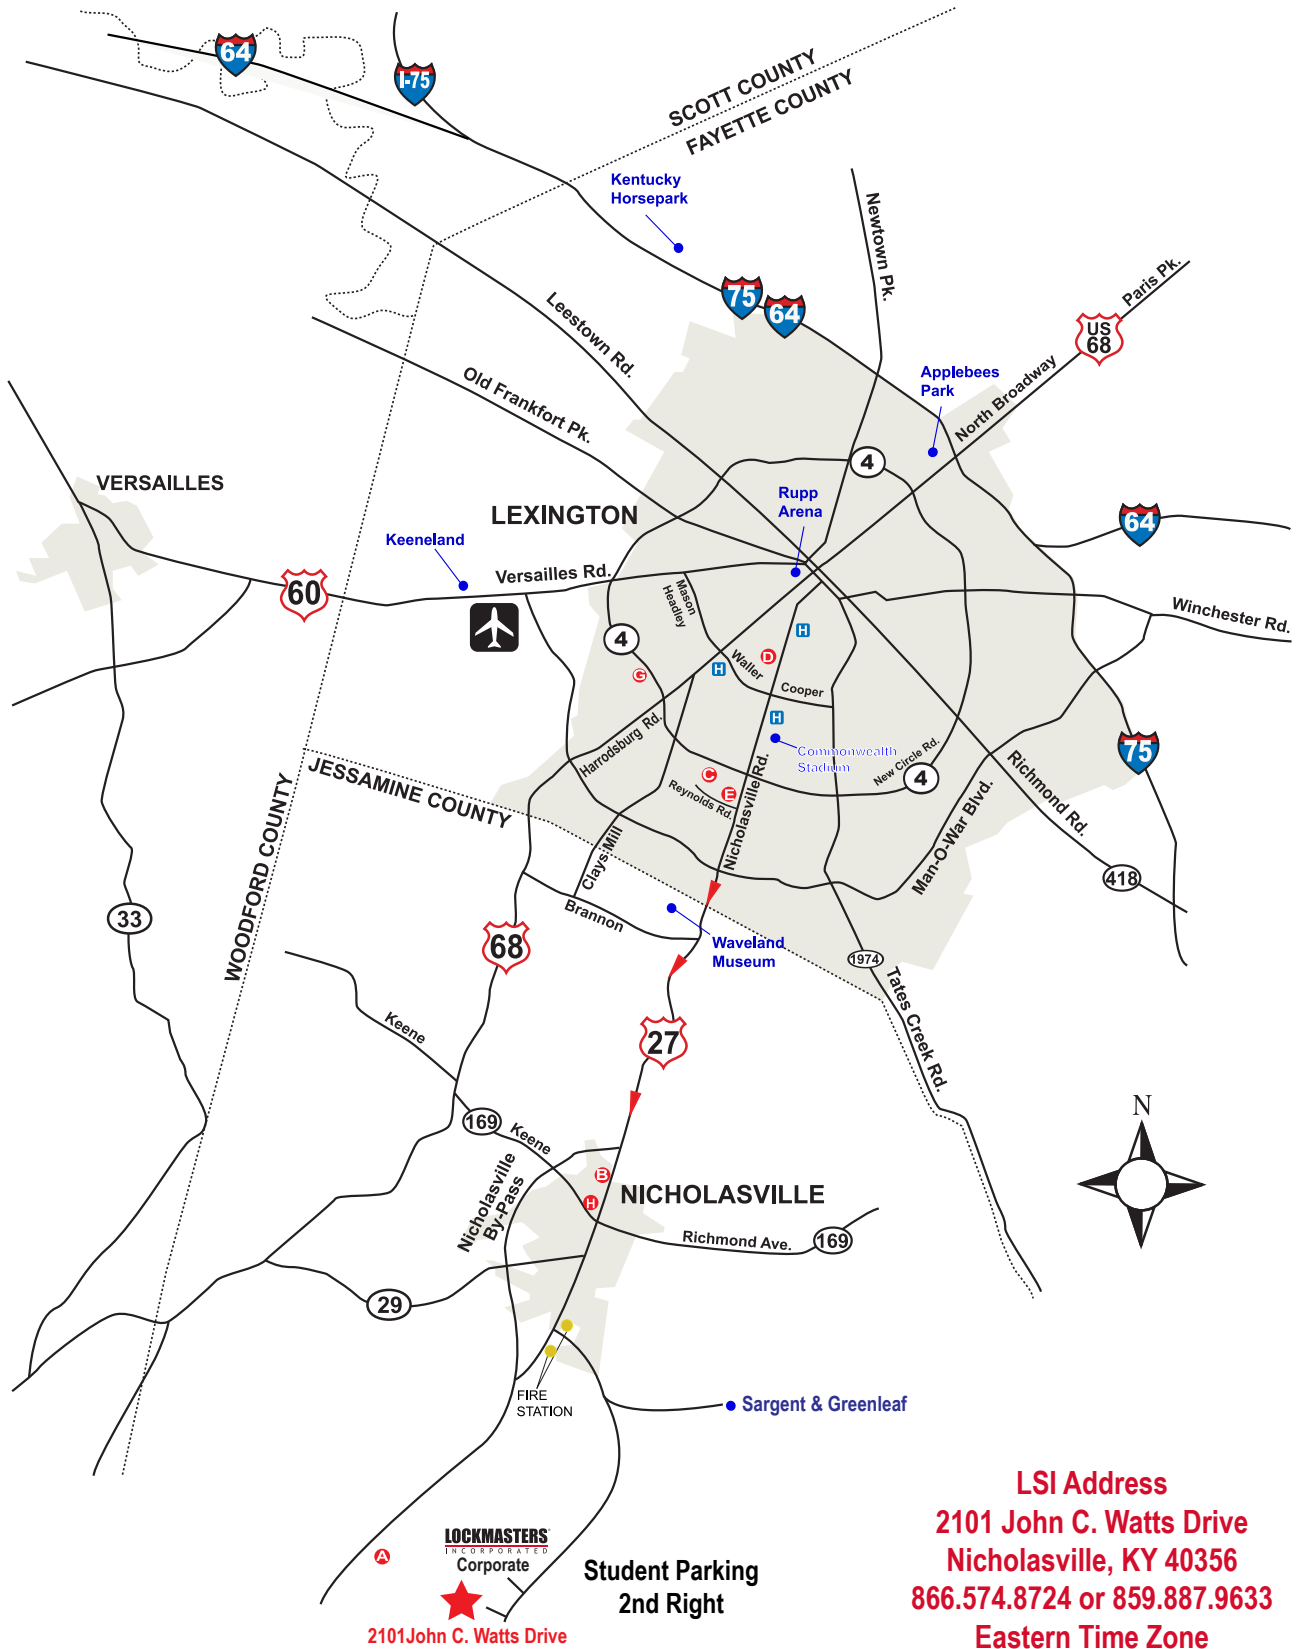

Visit www.kentuckytourism.com and www.visitlex.com
for more information.

Map to LSI & Accommodations

LOCKMASTERS
 INCORPORATED
 Corporate
 ★
 2101 John C. Watts Drive
 Student Parking
 2nd Right

LSI Address
 2101 John C. Watts Drive
 Nicholasville, KY 40356
 866.574.8724 or 859.887.9633
 Eastern Time Zone